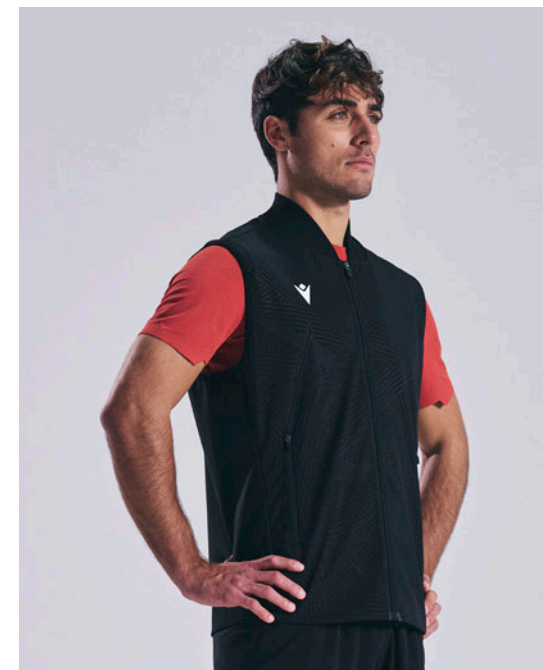

100000850001
BLACK
NERO

ANTOINE *ICON* **NEW**

Available until **2026**

GILET

COMPACT: 92% POLYESTER - 8% ELASTAN

SR	M	L	XL	2XL	3XL	4XL	5XL	
JR	5XS	4XS	3XS	2XS	XS	S		

€ 89,35 + TAX

- › Ribbed crew neck
- › Full-length reverse nylon zip with self-locking slider
- › Zip pockets with self-locking slider
- › Macron Hero logo in silicone on front
- › Embossed texture on front