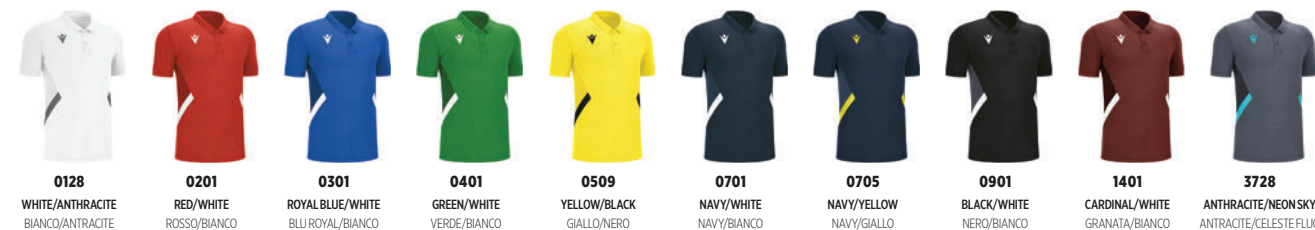

6364
RAP
POLO

Available until **2026**

HYDROTEX + MICROMESH: 100% POLYESTER

SR	M	L	XL	2XL	3XL	4XL	5XL	€ 28,45 + TAX
JR	5XS	4XS	3XS	2XS	XS	S		

- › Embossed texture on front
- › 2-button polo with knitted placket
- › Knitted cuffs
- › Micromesh polo back
- › Silicone Macron Hero logo
- › Texture embossata su fronte
- › Polo a 2 bottoni con vela in maglieria
- › Palsi fondo manica in maglieria
- › Retro polo in micromesh
- › Logo Macron Hero in silicone