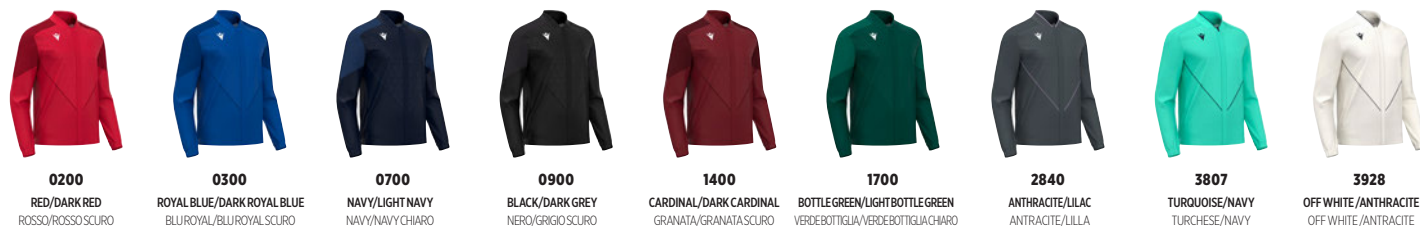

8000281

MORPHEUS NEW

Available until **2028**

MICROFIBER FULL LENGTH ZIP TOP

HP ELASTICFIBER + POLY DIAGONAL + MESH LINING: 100% POLYESTER

SR	M	L	XL	2XL	3XL	4XL	5XL	€ 73,15 + TAX
JR	5XS	4XS	3XS	2XS	XS	S		

- › Two-tone ribbed collar
- › Full-length die-cast zip
- › Zip pockets
- › Elasticated cuffs and rear waistband
- › Embossed texture on front
- › Collo in costina bicolore
- › Full zip pressofusa con nastro a vista
- › Tasche con zip
- › Polsi e fascione retro elasticati
- › Texture embossata su fronte