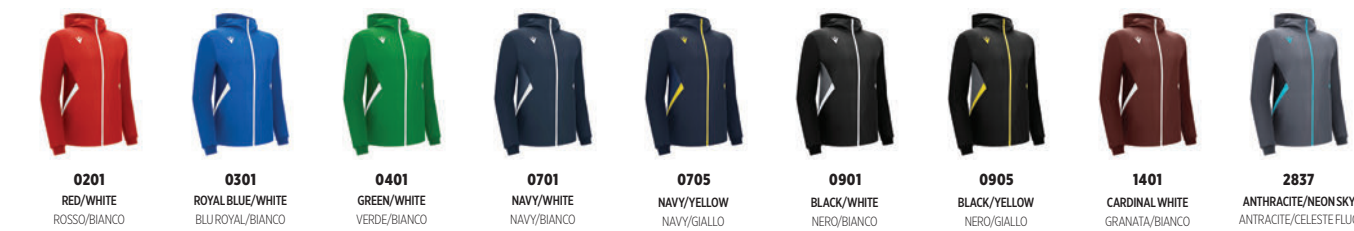

8521
TIAMAT
MICROFIBER HOODY FULL LENGTH ZIP TOP
MICROFIBER + POLY DIAGONAL: 100% POLYESTER

Available until **2026**

SR	M	L	XL	2XL	3XL	4XL	5XL	€ 68,95 + TAX
JR	5XS	4XS	3XS	2XS	XS	S		

- › Embossed texture on front
- › Microfibre front with mesh lining
- › Full-length die-cast zip
- › Pockets with reverse nylon zips with auto-locking slider
- › Microfibre hood with mesh lining
- › Texture embossata su fronte
- › Fronte in microfibra con fodera in mesh
- › Full zip pressofusa
- › Tasche con zip nylon rovesciata
- › Cappuccio in microfibra con fodera mesh

8000007
PROMETHEUS
MICROFIBER FULL LENGTH ZIP TOP
MICROFIBER + POLY DIAGONAL + MESH LINING: 100% POLYESTER

Available until **2027**

SR	M	L	XL	2XL	3XL	4XL	5XL	€ 68,95 + TAX
JR	5XS	4XS	3XS	2XS	XS	S		

- › Full-length die-cast zip
- › Pockets with die-cast zips
- › Melange texture on the front
- › Microfibre front with mesh lining
- › Knitted cuffs, neck and rear waistband
- › Dye-sub graffiti design on front and sleeve insert
- › Full zip pressofusa
- › Tasche con zip pressofusa
- › Texture melange su fronte
- › Fronte in microfibra con fodera in mesh
- › Polsi, collo e fascione retro in maglieria
- › Design graffiti sublimato su fronte e inserto manica