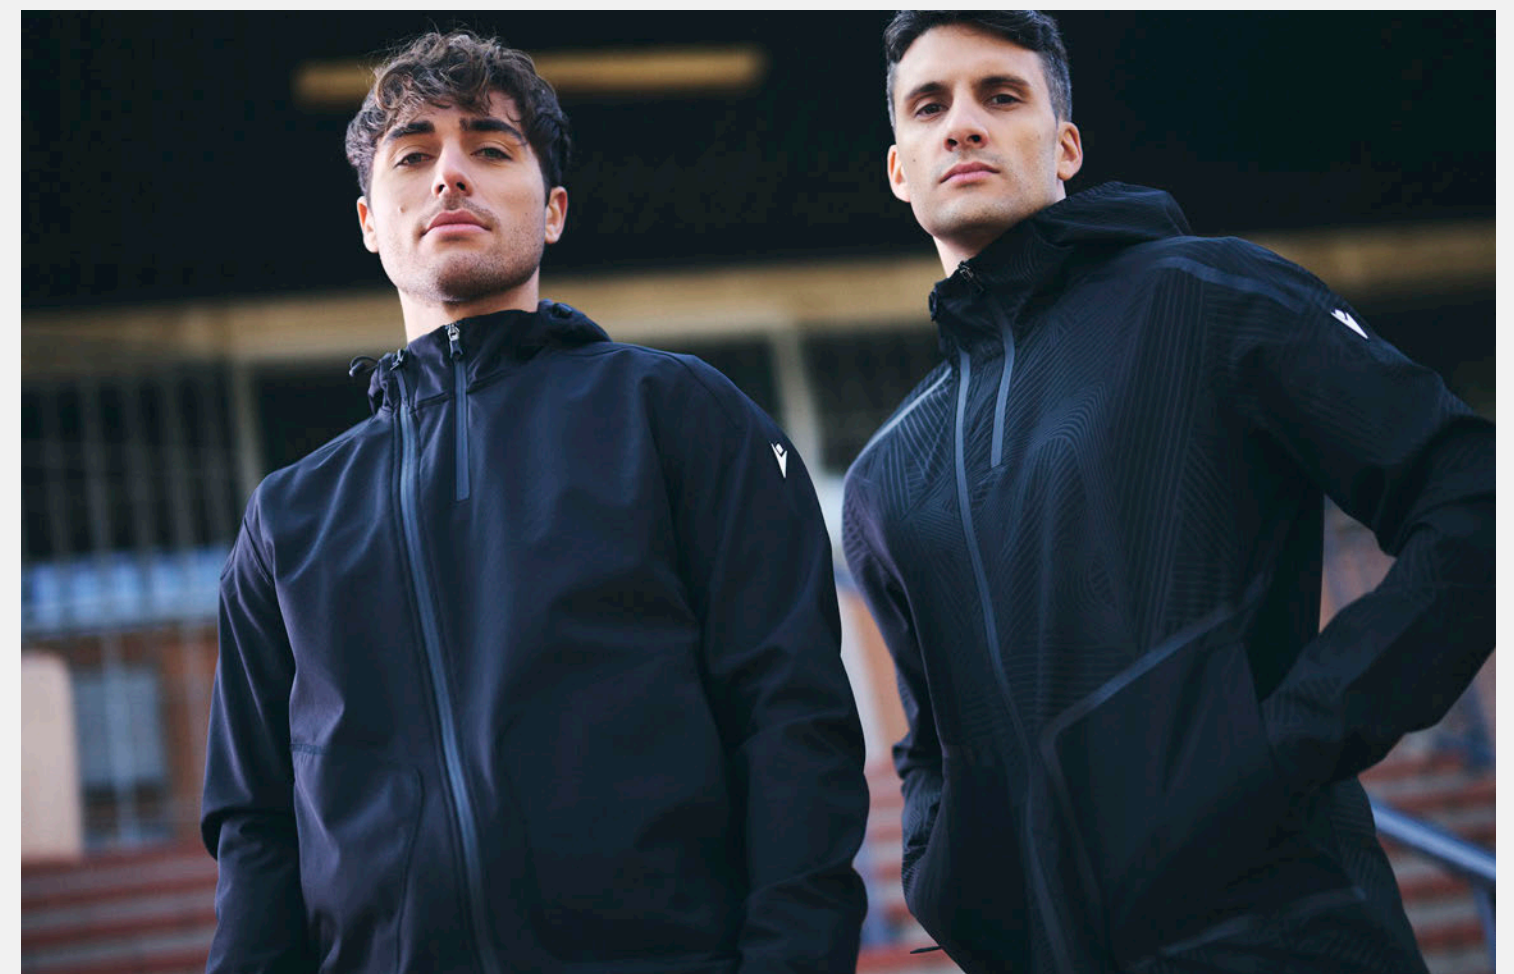

Click on product images for photo gallery

Available until **2026**

TOMTOR *ICON* **NEW**

SOFTSHELL

SOFSHELL CHEVRON: 97% POLYESTER - 3% ELASTAN

SR	M	L	XL	2XL	3XL	4XL	5XL	€ 118,90 + TAX
JR	5XS	4XS	3XS	2XS	XS	S		

Full-length reverse zip
Full zip rovesciata

1/4 reverse zip with self-locking slider
1/4 zip rovesciata con cursore autobloccante

Zip pockets
Tasche con zip

Cuffs in stretch fabric
Polsi in tessuto stretch

Thermally taped seams
Cuciture termonastrate

100000640001
BLACK
NERO

Click on product images for photo gallery

Available until **2026**

ARVIAT II *ICON* **NEW**

PADDED LONG JACKET

AQUASTRETCH: 100% POLYESTER

SR	M	L	XL	2XL	3XL	4XL	5XL	€ 225,45 + TAX
JR	5XS	4XS	3XS	2XS	XS	S		

Integral hood with drawstring adjustment
Cappuccio integrato con coulisse per regolazione larghezza

Full-length die-cast zip with two sliders
Full zip pressofusa con doppio cursore

Windproof flap with magnetic buttons
Patta antivento con bottoni magnetici

Pockets with die-cast zips
Tasche con zip pressofusa

Removable inner padding
Imbottitura interna staccabile

100000620001
BLACK
NERO

Available until **2026**

DIKSON *ICON* **NEW**

GILET

COMPACT: 92% POLYESTER - 8% ELASTAN

SR	M	L	XL	2XL	3XL	4XL	5XL	€ 113,95 + TAX
JR	5XS	4XS	3XS	2XS	XS	S		

Ribbed collar and back waistband
Collo e fascione sul retro in costina

Full-length die-cast zip
Full zip pressofusa

High-frequency quilting on front
Trapuntatura ad alta frequenza su fronte

Back and yoke in softshell
Retro e carrè in softshell

Logo Macron Hero rubber 3D
Logo Macron Hero patch rubber 3D

100000630001
BLACK
NERO