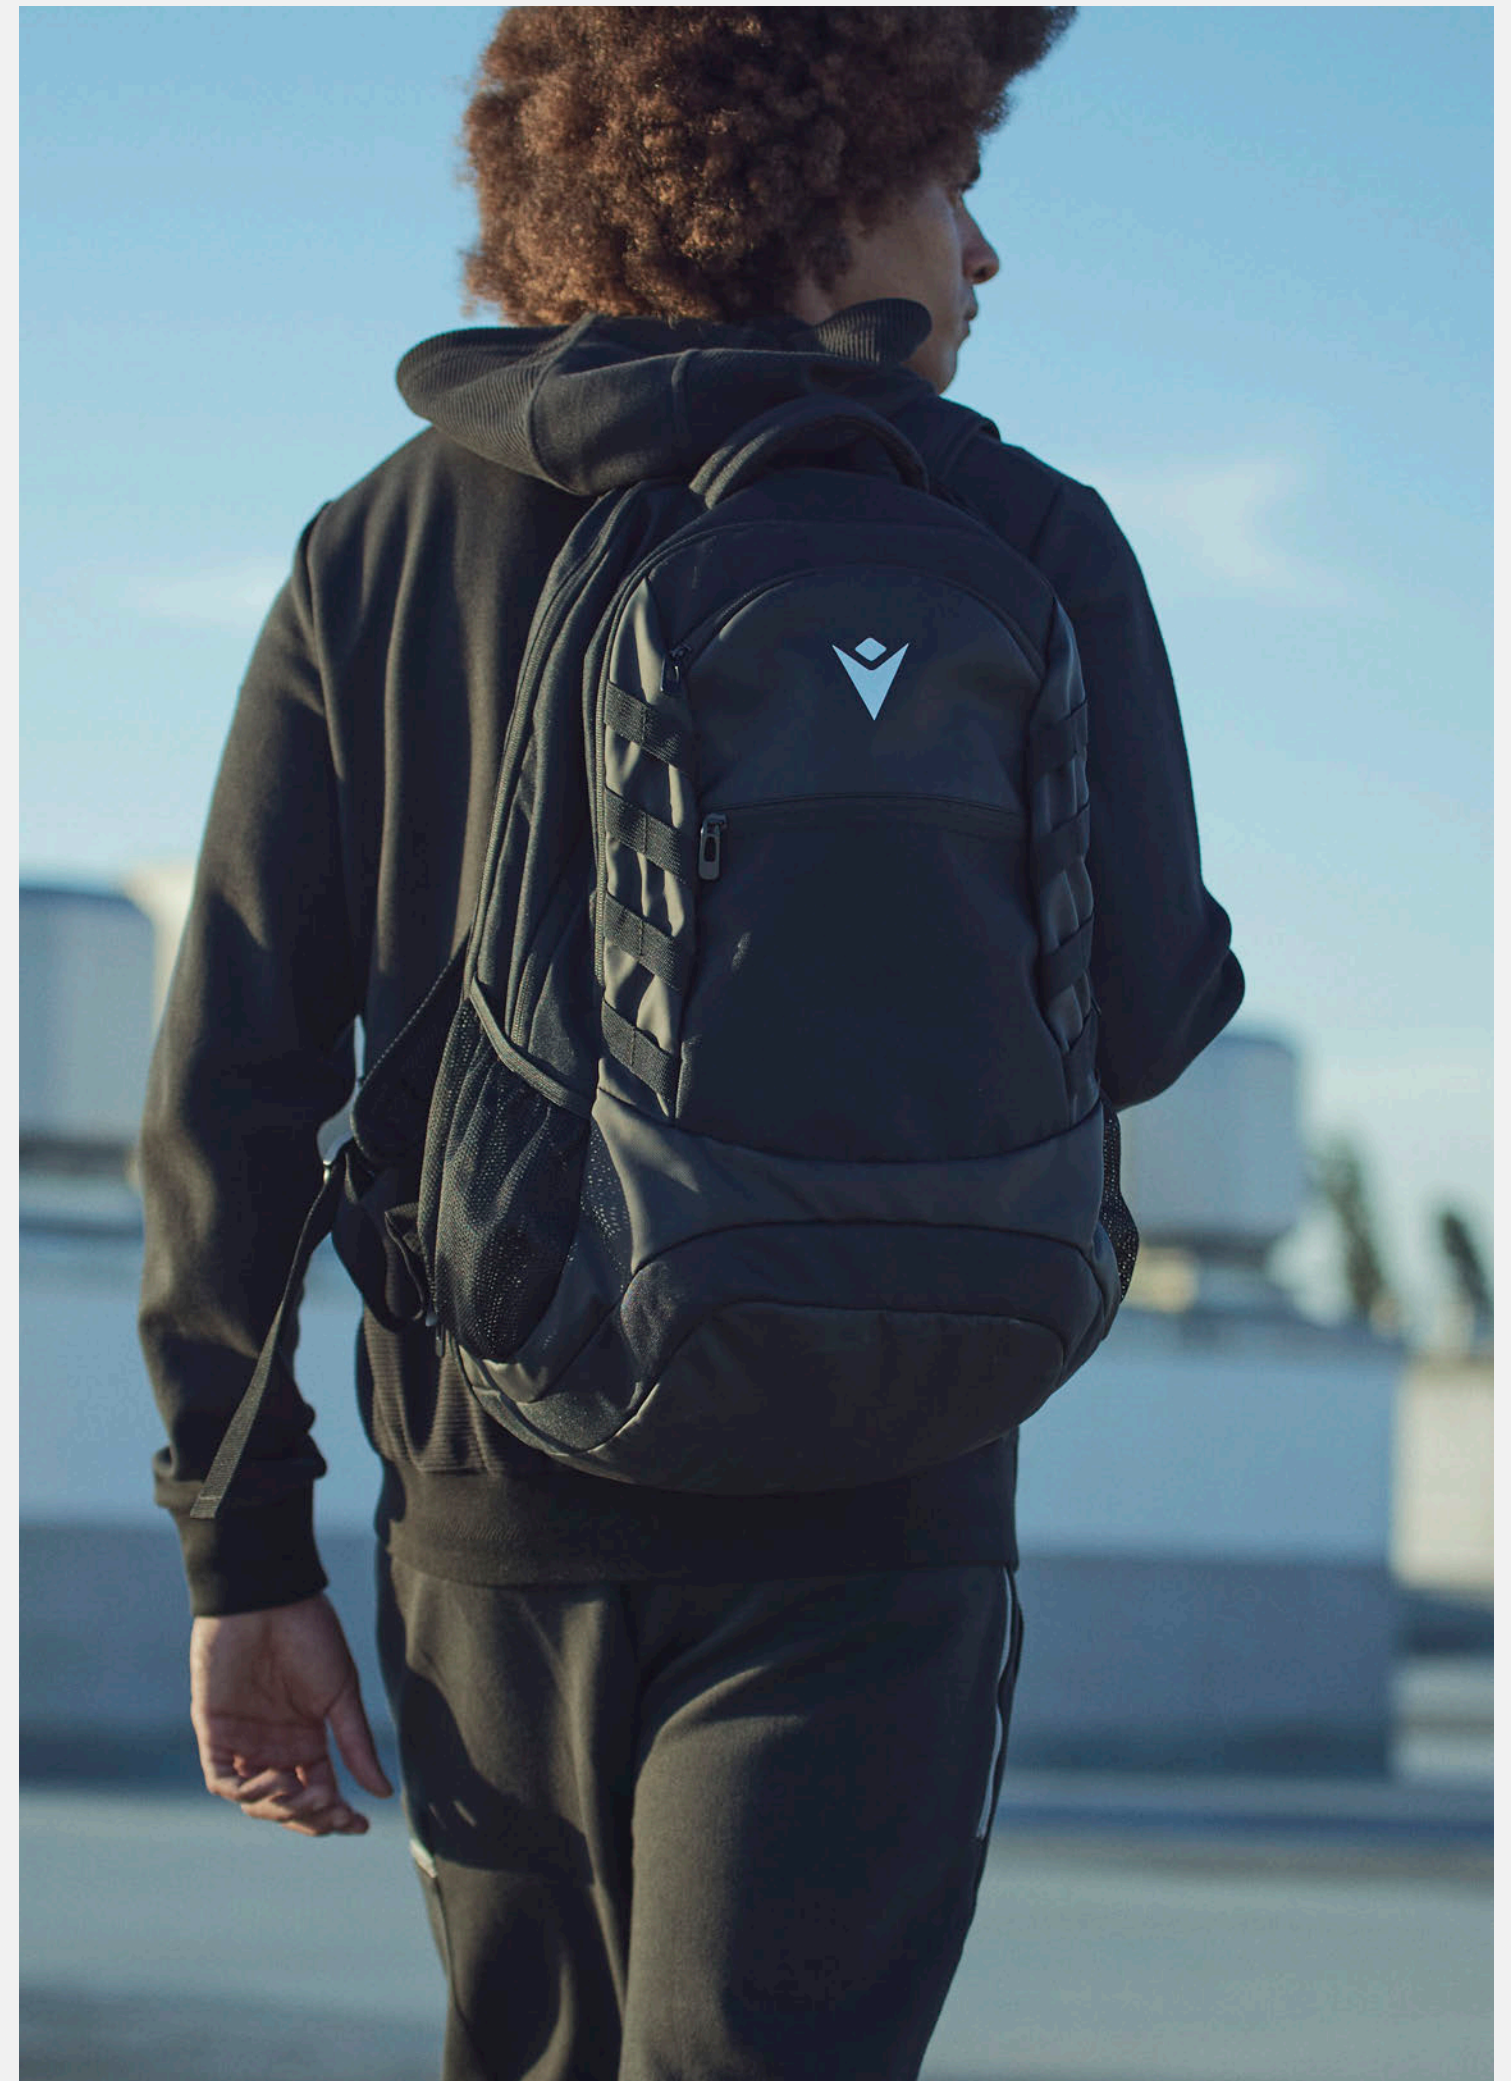

QUEST *ICON* NEW

BACKPACK

100% POLYESTER

25 LT
39 CM (W) X 53 CM (H)

€ 24,60 + TAX

Price 1 pc/prezzo 1 pz

Available until **2026**

10 PCS

3030691
NAVY
NAVY

3030646
BLACK
NERO

TAKEOFF *ICON* NEW

BACKPACK

100% POLYESTER

35,3 LT
34 CM (W) X 52 CM (H) X 20 CM (W)

€ 57,40 + TAX

Available until **2026**

3030690
NAVY
NAVY

59374
BLACK
NERO

HEROES NEW

BACKPACK

100% POLYESTER

20,2 LT
42 CM (W) X 30 CM (H) X 16 CM (D)

€ 86,10 + TAX

800004020001
BLACK
NERO