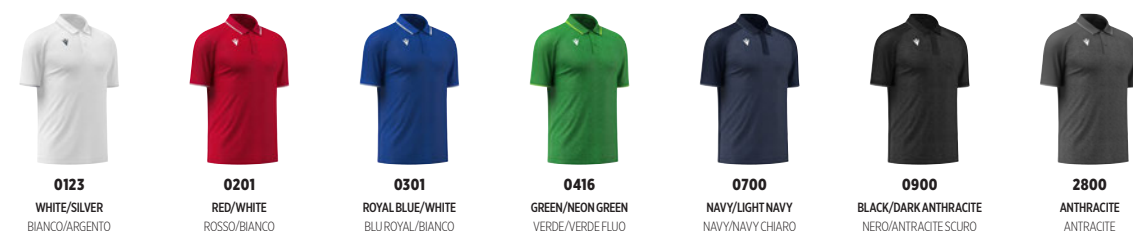

80000008
AULOS
POLO

Available until **2027**

HYDROTEX + MICROMESH: 100% POLYESTER

SR	M	L	XL	2XL	3XL	4XL	5XL	€ 28,80 + TAX
JR	5XS	4XS	3XS	2XS	XS	S		

- › 2-button polo shirt collar with knitted placket
- › Knitted cuffs
- › Melange texture on the front
- › Micromesh back
- › Macron Hero logo in silicone on front
- › Collo a polo a 2 bottoni con vela in maglieria
- › Palsi in maglieria
- › Texture melange su fronte
- › Retro in micromesh
- › Logo Macron Hero in silicone su fronte